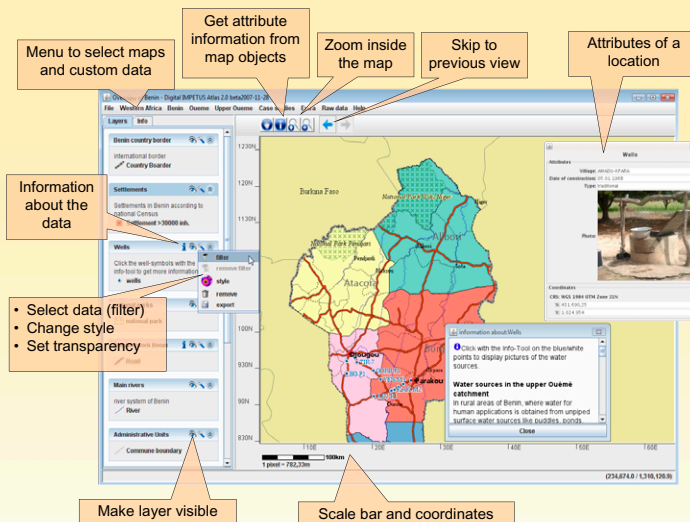

### The IMPETUS Atlas

- provides a compendium of research results of the interdisciplinary IMPETUS project.
- communicates those scientific results in an easy and comprehensible manner to the public.
- serves as a database and a basis for comprehensive discussion for sustainable planning tasks.
- bridges the gap between scientists and stakeholders.

### Printed version

- Main research results on double pages, including maps, charts and explanatory text
- Different topics, among them
  - Hydrology, climatology, botany, agriculture, geology, soil science, ethnology, economy, medicine
- Different spatial scales from continental to local level, with focus on the regional and local level

### Interactive IMPETUS digital Atlas

- The digital Atlas contains the same maps as the printed edition.
- The Software includes all geodata and additional data like pictures, no online access necessary.
- Multimedia data such as images and videos are connected to their geolocation.
- Free of charge usable, created with GeoPublisher
- Operating system independent implementation in JAVA
- Free available data can be exported by the user.
- Custom maps can be created (mixed) with all available data.