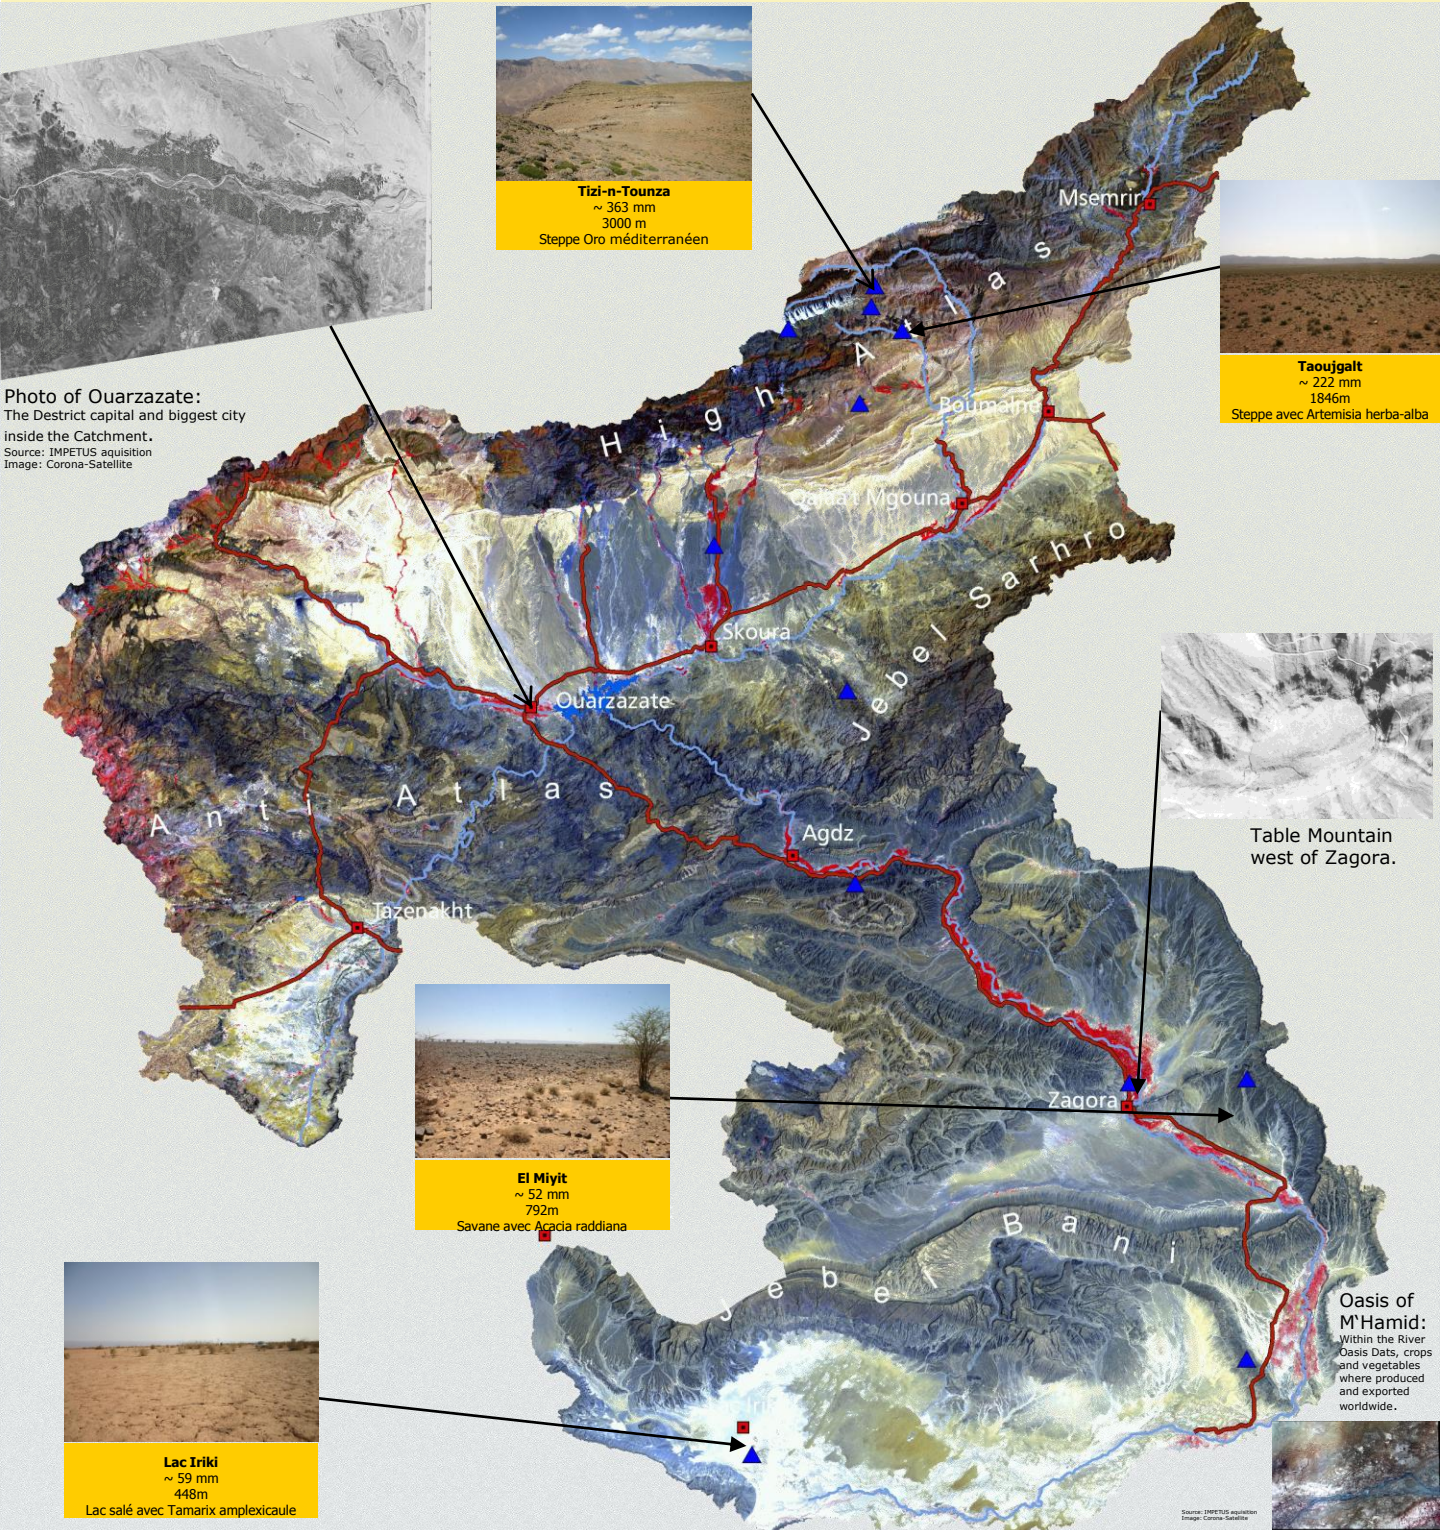

IMPETUS

Bird perspective of the Drâa

Pierre Fritzsche

Remote Sensing Research Group, Institute of Geography, University of Bonn, Meckenheimer Allee 166, 53115 Bonn, E-Mail: p.fritzsche @geographie.uni-bonn.de